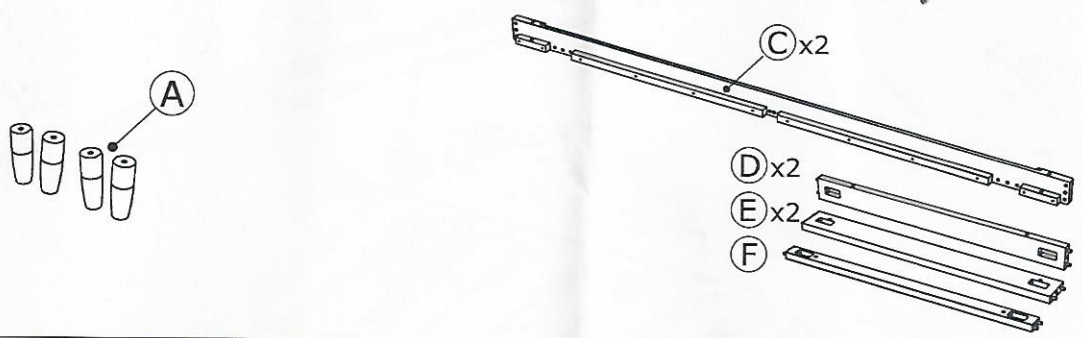

+

BED ENDS PURE
TETE & PIED PURE
CABEZALES DE CAMA PURE

F17S5SOFAEXPURE

+

KIT SOFA PURE
KIT SOFA PURE
KIT SOFA PURE

Made in China, for :

**SINGLE BED PURE
LIT ADULTE PURE
CAMA ADULTO PURE**

BOX 1/3
CARTON 1/3
BULTO 1/3

BOX 2/3
CARTON 2/3
BULTO 2/3

BOX 3/3
CARTON 3/3
BULTO 3/3

KIT SOFA PURE
KIT SOFA PURE
KIT SOFA PURE

OPTION

1

2

4

5