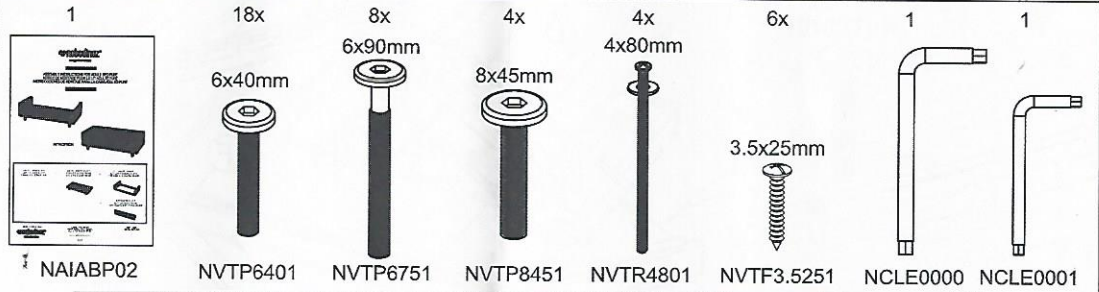

+

BED ENDS PURE
TETE & PIED PURE
CABEZALES DE CAMA PURE

F17S5SOFAEXPURE

+

KIT SOFA PURE
KIT SOFA PURE
KIT SOFA PURE

Made in China, for :

**SINGLE BED PURE
LIT ADULTE PURE
CAMA ADULTO PURE**

BOX 1/3
CARTON 1/3
BULTO 1/3

BOX 2/3
CARTON 2/3
BULTO 2/3

BOX 3/3
CARTON 3/3
BULTO 3/3

KIT SOFA PURE
KIT SOFA PURE
KIT SOFA PURE

OPTION

1

2

4

5