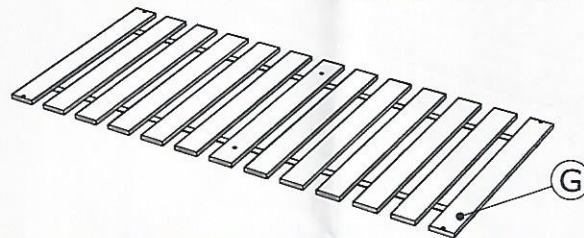

+

BED ENDS PURE
TETE & PIED PURE
CABEZALES DE CAMA PURE

F17S5SOFAEXPURE

+

KIT SOFA PURE
KIT SOFA PURE
KIT SOFA PURE

Made in China, for :

**SINGLE BED PURE
LIT ADULTE PURE
CAMA ADULTO PURE**

BOX 1/3
CARTON 1/3
BULTO 1/3

BOX 2/3
CARTON 2/3
BULTO 2/3

BOX 3/3
CARTON 3/3
BULTO 3/3

KIT SOFA PURE
KIT SOFA PURE
KIT SOFA PURE

OPTION

1

2

4

5